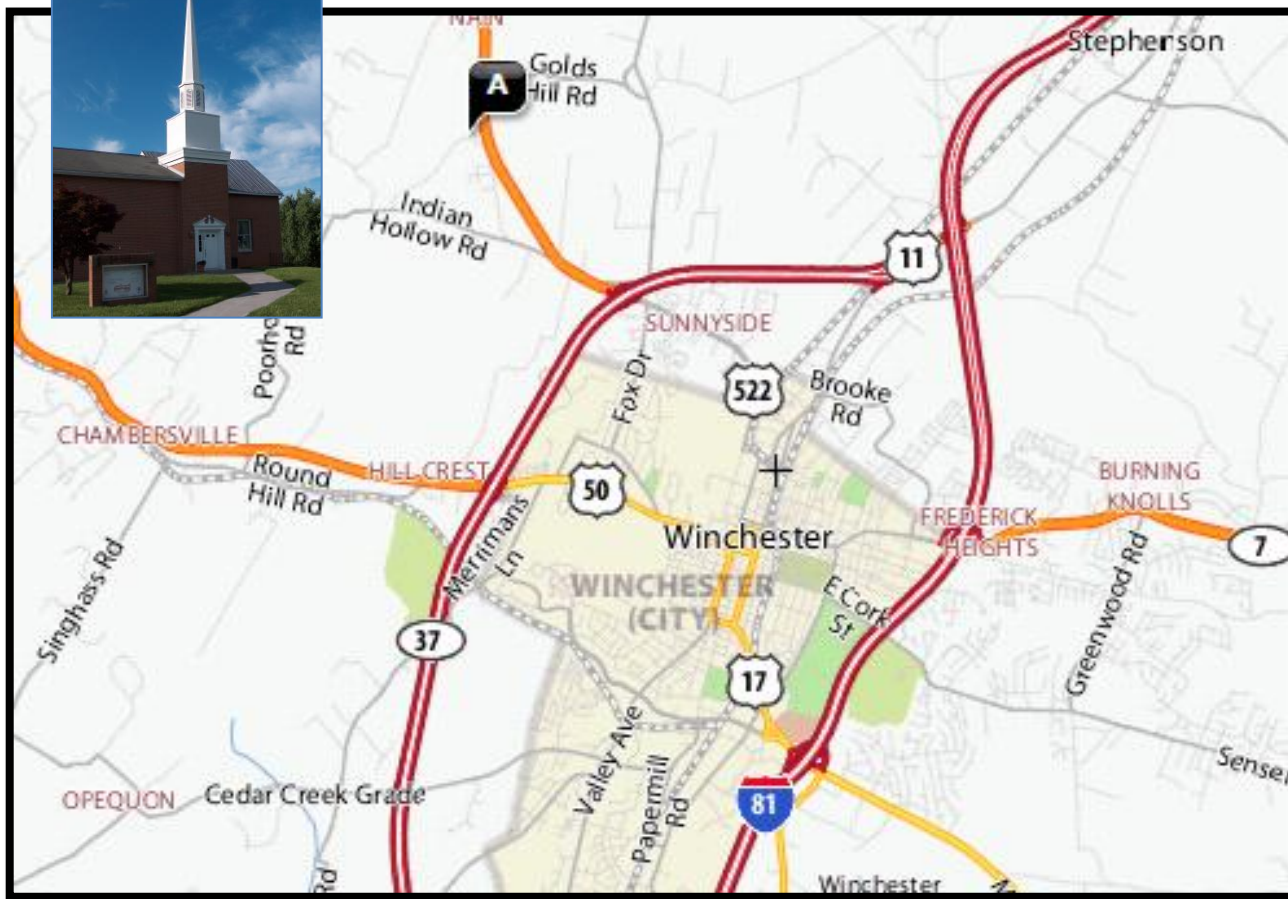

Burnt Presbyterian Church

168 Burnt Church Road, Winchester, VA 22603

From the North of Winchester

Coming from 522N.
Take a right on Burnt Church road.
Church is 1 block on the right.

From the South of Winchester

Coming from I-81.
Take exit 317 going west on Rt. 11 & Rt. 37.
After 2.5 miles, take Rt. 522 exit & turn right.
Go 1.5 miles on 522N.
Take a left on Burnt Church road.
Church is 1 block on the right.

Office 540-662-7033